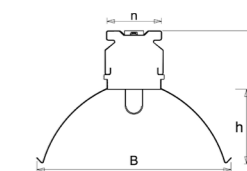

NLS-U T8
NLS-FB-D

Onderdelen rails NLS-P LED 1,53M

Onderdelen rails NLS-U T5 (op T8 rails) en NLS-U T8